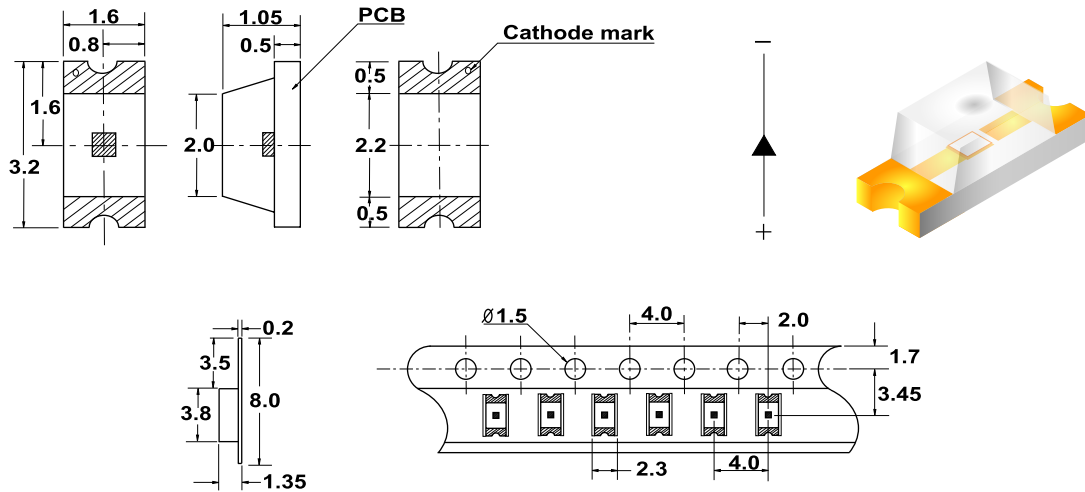

KT1206

Part ,no	Colour	Wave Length	Lens Color(x)	Luminous Intensity (mcd)	Forward Voltage(V)	Forward Current (mA)	Viewing Angle
KT1206CC	Red	630	Water Clear	40	2.1-2.6	20	120
KT1206AC	Red	625		80	2.1-2.6	20	120
KT1206JC	Green	570		30	2.1-2.5	20	120
KT1206JC-S	Green	570		100	2.1-2.5	20	120
KT1206IC	Yellow	585		10	2.1-2.16	20	120
KT1206IC-S	Yellow	585		85	2.2-2.7	20	120
KT1206IC-U	Yellow	585		130	2.2-2.7	20	120
KT1206BLC	Blue	470		10	3.3-4.0	20	120
KT1206BHC	Blue	470		20	3.6-4.2	20	120
KT1206BUC	Blue	470		45	3.0-3.4	20	120
KT1206WC	White	---		20	3.2-4.0	20	120
KT1206WHC	White	---		140	3.2-3.7	20	120
KT1206WUC	White	---		250	3.2-3.7	20	120