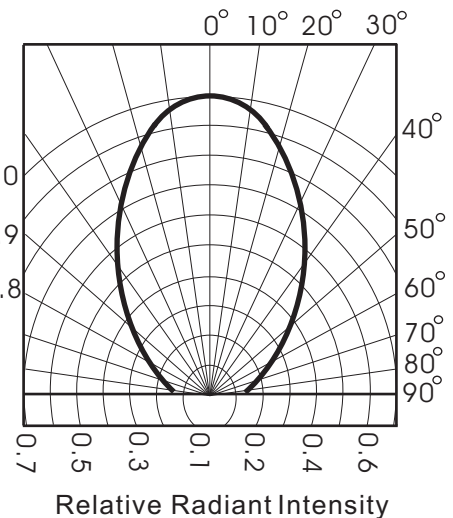

KTB05ACI-U Red colour blinking

Absolute Maximum Ratings at Ta = 25°C

Parameter	Symbol	Condition	Min.	Typ.	Max.	Unit
Forward Voltage	Vf	If=20mA	2.15		2.35	V
Reverse Voltage	Vr	If=20mA	5.0		5.0	V
Luminous Intensity	Iv	If=20mA		5.8		cd
Wavelength	Dλ	If=20mA		632		nm
LENS Color	Water Clear					