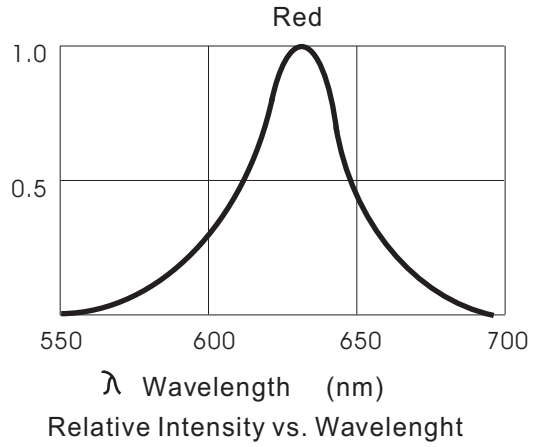

KTB05ACI-U Red colour blinking

Absolute Maximum Ratings at Ta = 25°C

Parameter	Symbol	Condition	Min.	Typ.	Max.	Unit
Forward Voltage	Vf	If=20mA	2.15		2.35	V
Reverse Voltage	Vr	If=20mA	5.0		5.0	V
Luminous Intensity	Iv	If=20mA		5.8		cd
Wavelength	Dλ	If=20mA		632		nm
LENS Color	Water Clear					

LED working lifetime 100,000 hrs