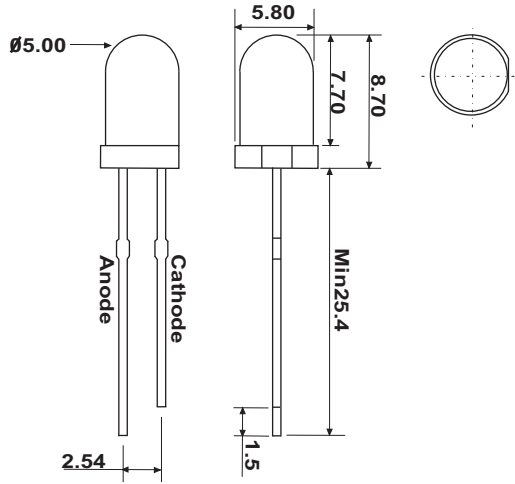

KTB05ACI-U Red colour blinking

Absolute Maximum Ratings at Ta = 25°C

Parameter	Symbol	Condition	Min.	Typ.	Max.	Unit
Forward Voltage	Vf	If=20mA	2.15		2.35	V
Reverse Voltage	Vr	If=20mA	5.0		5.0	V
Luminous Intensity	Iv	If=20mA		5.8		cd
Wavelength	Dλ	If=20mA		632		nm
LENS Color	Water Clear					