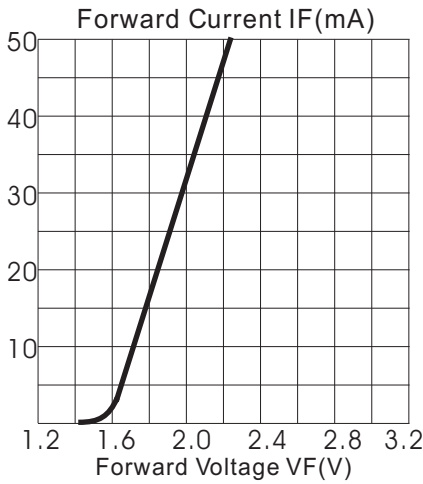

KTB05ACI-U Red colour blinking

Absolute Maximum Ratings at Ta = 25°C

Parameter	Symbol	Condition	Min.	Typ.	Max.	Unit
Forward Voltage	Vf	If=20mA	2.15		2.35	V
Reverse Voltage	Vr	If=20mA	5.0		5.0	V
Luminous Intensity	Iv	If=20mA		5.8		cd
Wavelength	Dλ	If=20mA		632		nm
LENS Color	Water Clear					

LED working lifetime 100,000 hrs