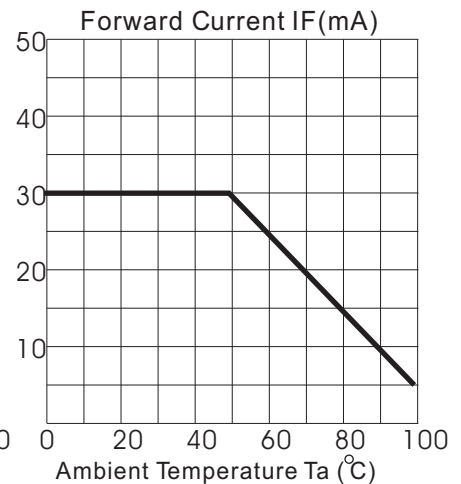

KTB05ACI-U Red colour blinking

Absolute Maximum Ratings at Ta = 25°C

Parameter	Symbol	Condition	Min.	Typ.	Max.	Unit
Forward Voltage	Vf	If=20mA	2.15		2.35	V
Reverse Voltage	Vr	If=20mA	5.0		5.0	V
Luminous Intensity	Iv	If=20mA		5.8		cd
Wavelength	Dλ	If=20mA		632		nm
LENS Color	Water Clear					