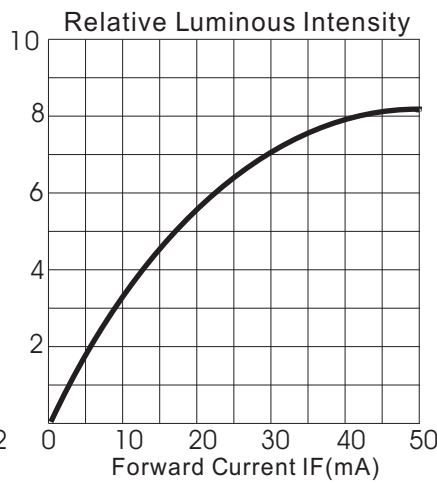

KTB05ACI-U Red colour blinking

Absolute Maximum Ratings at Ta = 25°C

Parameter	Symbol	Condition	Min.	Typ.	Max.	Unit
Forward Voltage	Vf	If=20mA	2.15		2.35	V
Reverse Voltage	Vr	If=20mA	5.0		5.0	V
Luminous Intensity	Iv	If=20mA		5.8		cd
Wavelength	Dλ	If=20mA		632		nm
LENS Color	Water Clear					

LED working lifetime 100,000 hrs