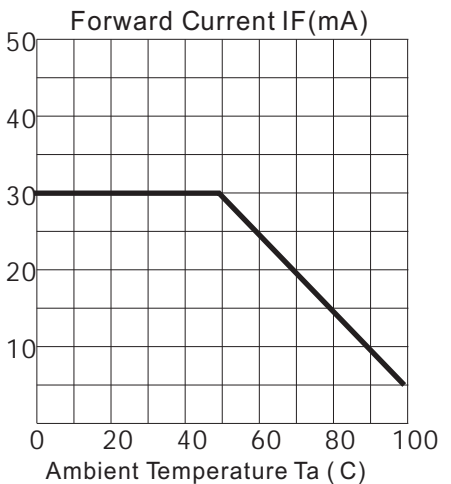

KTL0300ACI-S

Absolute Maximum Ratings at Ta = 25°C

Parameter	Symbol	Condition	Min.	Typ.	Max.	Unit
Forward Voltage	Vf	If=20mA	2.15		2.35	V
Reverse Voltage	Vr	If=20mA	5.0		5.0	V
Luminous Intensity	Iv	If=20mA		2.5		cd
Wavelength	Dλ	If=20mA		632		nm
LENS Color	Red Water Clear					

LED working lifetime 100,000 hrs