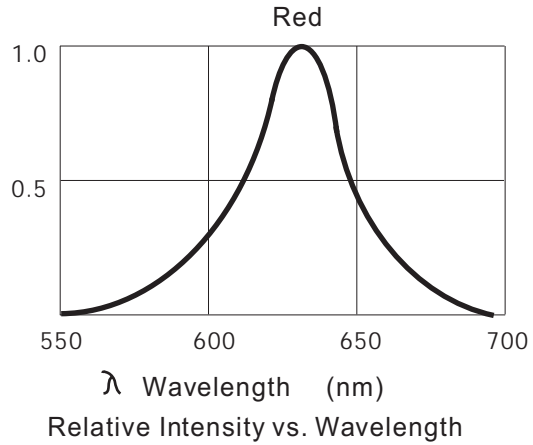

KTL0300ACI-S

Absolute Maximum Ratings at Ta = 25°C

Parameter	Symbol	Condition	Min.	Typ.	Max.	Unit
Forward Voltage	Vf	If=20mA	2.15		2.35	V
Reverse Voltage	Vr	If=20mA	5.0		5.0	V
Luminous Intensity	Iv	If=20mA		2.5		cd
Wavelength	Dλ	If=20mA		632		nm
LENS Color	Red Water Clear					

LED working lifetime 100,000 hrs