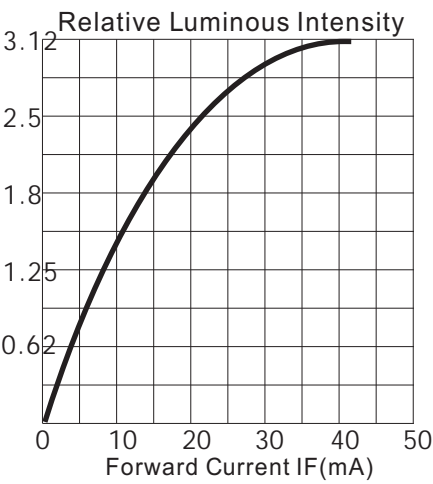

KTL0300ACI-S

Absolute Maximum Ratings at Ta = 25°C

Parameter	Symbol	Condition	Min.	Typ.	Max.	Unit
Forward Voltage	Vf	If=20mA	2.15		2.35	V
Reverse Voltage	Vr	If=20mA	5.0		5.0	V
Luminous Intensity	Iv	If=20mA		2.5		cd
Wavelength	Dλ	If=20mA		632		nm
LENS Color	Red Water Clear					

LED working lifetime 100,000 hrs