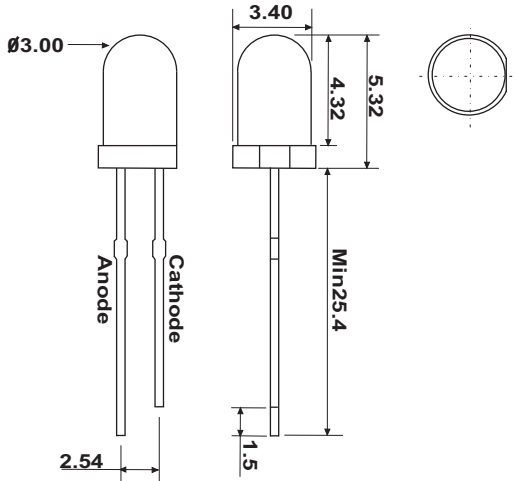

KTL0300ACI-S

Absolute Maximum Ratings at Ta = 25°C

Parameter	Symbol	Condition	Min.	Typ.	Max.	Unit
Forward Voltage	Vf	If=20mA	2.15		2.35	V
Reverse Voltage	Vr	If=20mA	5.0		5.0	V
Luminous Intensity	Iv	If=20mA		2.5		cd
Wavelength	Dλ	If=20mA		632		nm
LENS Color	Red Water Clear					