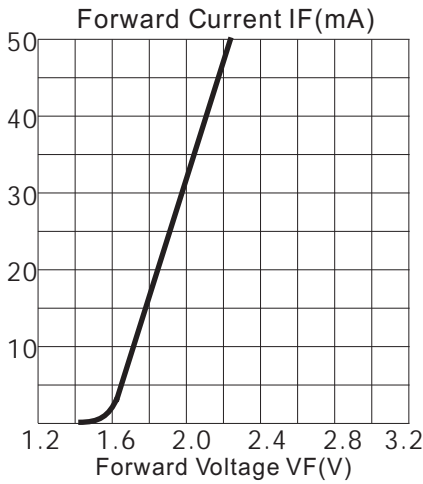

KTL0300ACI-S

Absolute Maximum Ratings at Ta = 25°C

Parameter	Symbol	Condition	Min.	Typ.	Max.	Unit
Forward Voltage	Vf	If=20mA	2.15		2.35	V
Reverse Voltage	Vr	If=20mA	5.0		5.0	V
Luminous Intensity	Iv	If=20mA		2.5		cd
Wavelength	Dλ	If=20mA		632		nm
LENS Color	Red Water Clear					

LED working lifetime 100,000 hrs