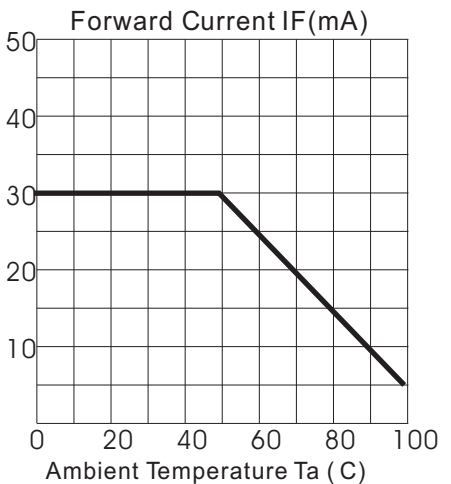

KTL0300ACI-U

Absolute Maximum Ratings at Ta = 25°C

Parameter	Symbol	Condition	Min.	Typ.	Max.	Unit
Forward Voltage	Vf	If=20mA	2.15		2.35	V
Reverse Voltage	Vr	If=20mA	5.0		5.0	V
Luminous Intensity	Iv	If=2mA		2.5		cd
		If=20mA		5.8		
Wavelength	Dλ	If=20mA		632		nm
LENS Color	Red Water Clear					

LED working lifetime 100,000 hrs