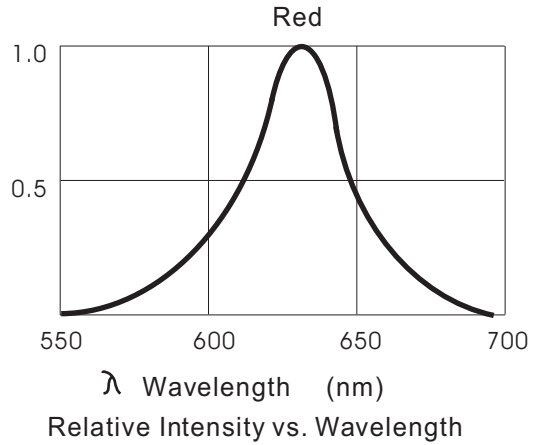

KTL0300ACI-U

Absolute Maximum Ratings at Ta = 25°C

Parameter	Symbol	Condition	Min.	Typ.	Max.	Unit
Forward Voltage	Vf	If=20mA	2.15		2.35	V
Reverse Voltage	Vr	If=20mA	5.0		5.0	V
Luminous Intensity	Iv	If=2mA		2.5		cd
		If=20mA		5.8		
Wavelength	Dλ	If=20mA		632		nm
LENS Color	Red Water Clear					

LED working lifetime 100,000 hrs