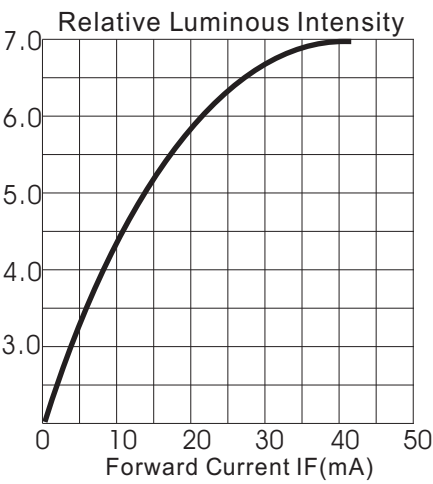

KTL0300ACI-U

Absolute Maximum Ratings at Ta = 25°C

Parameter	Symbol	Condition	Min.	Typ.	Max.	Unit
Forward Voltage	Vf	If=20mA	2.15		2.35	V
Reverse Voltage	Vr	If=20mA	5.0		5.0	V
Luminous Intensity	Iv	If=2mA		2.5		cd
		If=20mA		5.8		
Wavelength	Dλ	If=20mA		632		nm
LENS Color	Red Water Clear					

LED working lifetime 100,000 hrs