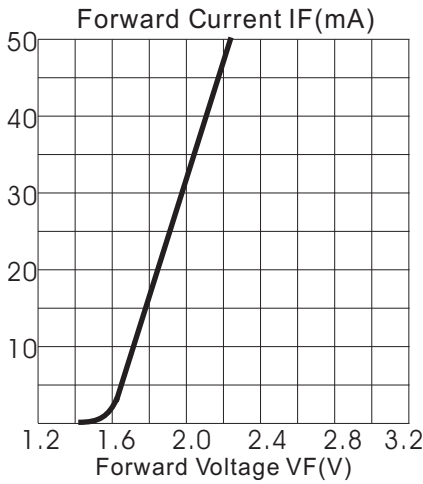

KTL0300ACI-U

Absolute Maximum Ratings at Ta = 25°C

Parameter	Symbol	Condition	Min.	Typ.	Max.	Unit
Forward Voltage	Vf	If=20mA	2.15		2.35	V
Reverse Voltage	Vr	If=20mA	5.0		5.0	V
Luminous Intensity	Iv	If=2mA		2.5		cd
		If=20mA		5.8		
Wavelength	Dλ	If=20mA		632		nm
LENS Color	Red Water Clear					

LED working lifetime 100,000 hrs