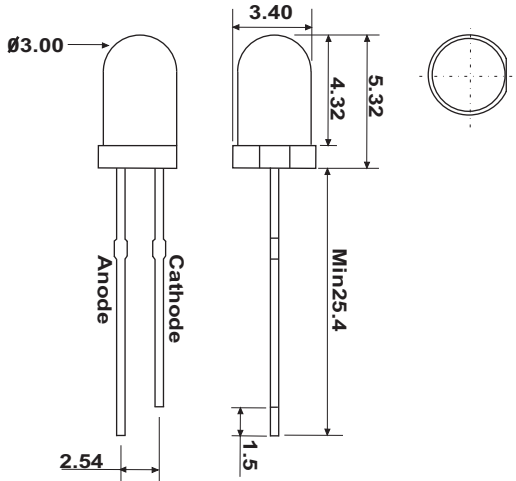

KTL0300ACI-U

Absolute Maximum Ratings at Ta = 25°C

Parameter	Symbol	Condition	Min.	Typ.	Max.	Unit
Forward Voltage	Vf	If=20mA	2.15		2.35	V
Reverse Voltage	Vr	If=20mA	5.0		5.0	V
Luminous Intensity	Iv	If=2mA		2.5		cd
		If=20mA		5.8		
Wavelength	Dλ	If=20mA		632		nm
LENS Color	Red Water Clear					