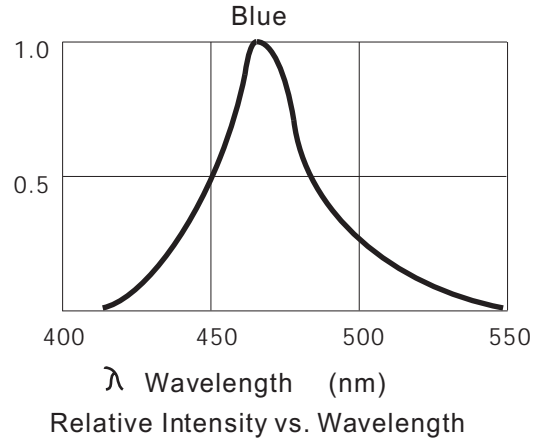

KTL0300BLCI Blue Color

Absolute Maximum Ratings at Ta = 25°C

Parameter	Symbol	Condition	Min.	Typ.	Max.	Unit
Forward Voltage	Vf	If=20mA	3.6		4.0	V
Reverse Voltage	Vr	If=20mA	5.0		5.0	V
Luminous Intensity	Iv	If=20mA		1.5		cd
Wavelength	Dλ	If=20mA		470		nm
LENS Color	Blue Water Clear					