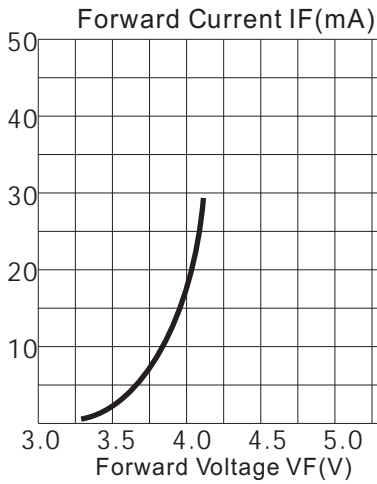

KTL0300BLCI Blue Color

Absolute Maximum Ratings at Ta = 25°C

Parameter	Symbol	Condition	Min.	Typ.	Max.	Unit
Forward Voltage	Vf	If=20mA	3.6		4.0	V
Reverse Voltage	Vr	If=20mA	5.0		5.0	V
Luminous Intensity	Iv	If=20mA		1.5		cd
Wavelength	Dλ	If=20mA		470		nm
LENS Color	Blue Water Clear					

LED working lifetime 100,000 hrs