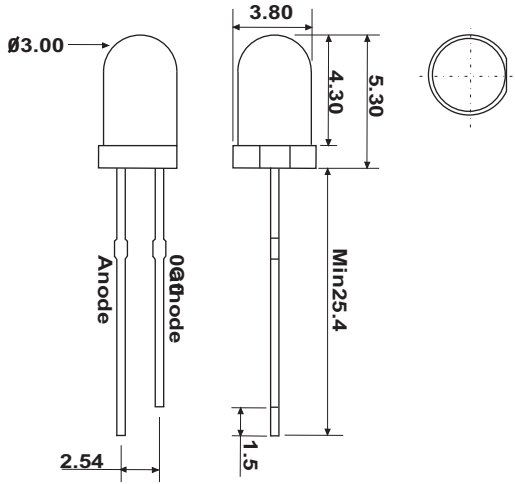

KTL0300BLCI Blue Color

Absolute Maximum Ratings at Ta = 25°C

Parameter	Symbol	Condition	Min.	Typ.	Max.	Unit
Forward Voltage	Vf	If=20mA	3.6		4.0	V
Reverse Voltage	Vr	If=20mA	5.0		5.0	V
Luminous Intensity	Iv	If=20mA		1.5		cd
Wavelength	Dλ	If=20mA		470		nm
LENS Color	Blue Water Clear					