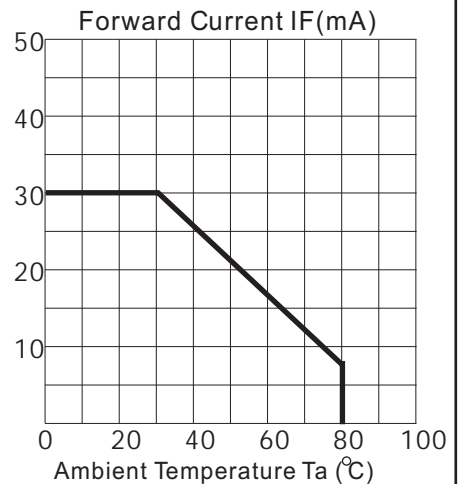

KTL0300BLCI Blue Color

Absolute Maximum Ratings at Ta = 25°C

Parameter	Symbol	Condition	Min.	Typ.	Max.	Unit
Forward Voltage	Vf	If=20mA	3.6		4.0	V
Reverse Voltage	Vr	If=20mA	5.0		5.0	V
Luminous Intensity	Iv	If=20mA		1.5		cd
Wavelength	Dλ	If=20mA		470		nm
LENS Color	Blue Water Clear					