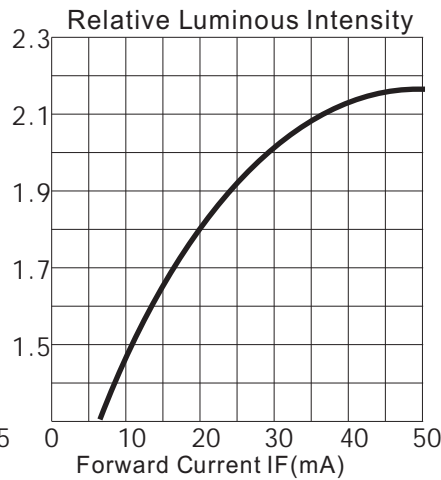

KTL0500BLCI Blue Color

Absolute Maximum Ratings at Ta = 25°C

Parameter	Symbol	Condition	Min.	Typ.	Max.	Unit
Forward Voltage	Vf	If=20mA	3.6		4.0	V
Reverse Voltage	Vr	If=20mA	5.0		5.0	V
Luminous Intensity	Iv	If=20mA		1.8		cd
Wavelength	Dλ	If=20mA		470		nm
LENS Color	Blue Water Clear					

LED working lifetime 100,000 hrs