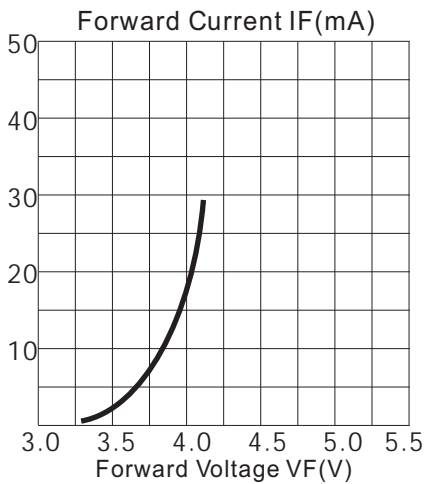

KTL0500BLCI Blue Color

Absolute Maximum Ratings at Ta = 25°C

Parameter	Symbol	Condition	Min.	Typ.	Max.	Unit
Forward Voltage	Vf	If=20mA	3.6		4.0	V
Reverse Voltage	Vr	If=20mA	5.0		5.0	V
Luminous Intensity	Iv	If=20mA		1.8		cd
Wavelength	Dλ	If=20mA		470		nm
LENS Color	Blue Water Clear					

LED working lifetime 100,000 hrs