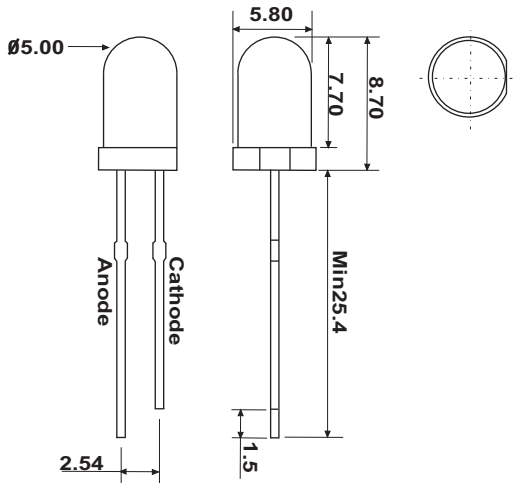

KTL0500BLCI Blue Color

Absolute Maximum Ratings at Ta = 25°C

Parameter	Symbol	Condition	Min.	Typ.	Max.	Unit
Forward Voltage	Vf	If=20mA	3.6		4.0	V
Reverse Voltage	Vr	If=20mA	5.0		5.0	V
Luminous Intensity	Iv	If=20mA		1.8		cd
Wavelength	Dλ	If=20mA		470		nm
LENS Color	Blue Water Clear					