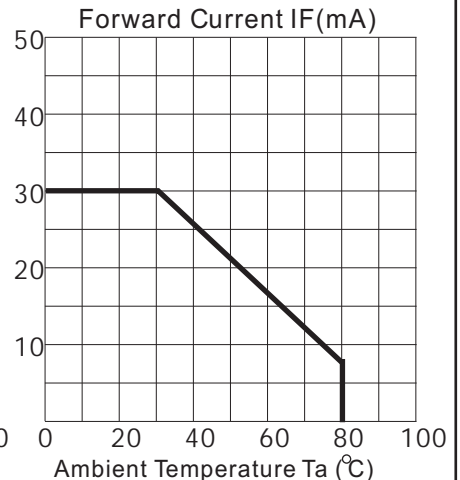

KTL0500BLCI Blue Color

Absolute Maximum Ratings at Ta = 25°C

Parameter	Symbol	Condition	Min.	Typ.	Max.	Unit
Forward Voltage	Vf	If=20mA	3.6		4.0	V
Reverse Voltage	Vr	If=20mA	5.0		5.0	V
Luminous Intensity	Iv	If=20mA		1.8		cd
Wavelength	Dλ	If=20mA		470		nm
LENS Color	Blue Water Clear					