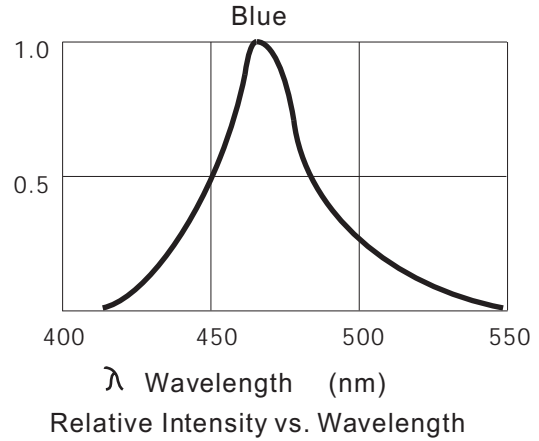

KTL0500BLCI Blue Color

Absolute Maximum Ratings at Ta = 25°C

Parameter	Symbol	Condition	Min.	Typ.	Max.	Unit
Forward Voltage	Vf	If=20mA	3.6		4.0	V
Reverse Voltage	Vr	If=20mA	5.0		5.0	V
Luminous Intensity	Iv	If=20mA		1.8		cd
Wavelength	Dλ	If=20mA		470		nm
LENS Color	Blue Water Clear					

LED working lifetime 100,000 hrs