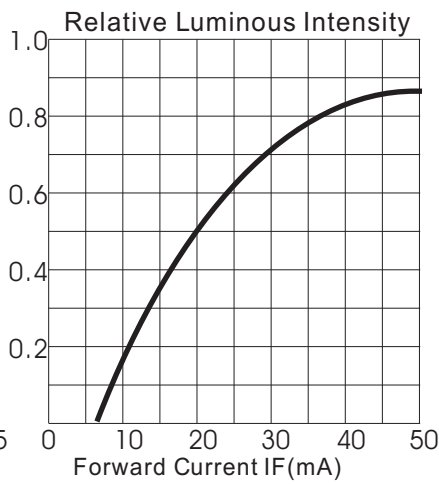

KTL0500BLDI Blue Color

Absolute Maximum Ratings at Ta = 25°C

Parameter	Symbol	Condition	Min.	Typ.	Max.	Unit
Forward Voltage	Vf	If=20mA	3.6		4.0	V
Reverse Voltage	Vr	If=20mA	5.0		5.0	V
Luminous Intensity	Iv	If=20mA		0.5		cd
Wavelength	Dλ	If=20mA		470		nm
LENS Color	Blue Diffused					

LED working lifetime 100,000 hrs