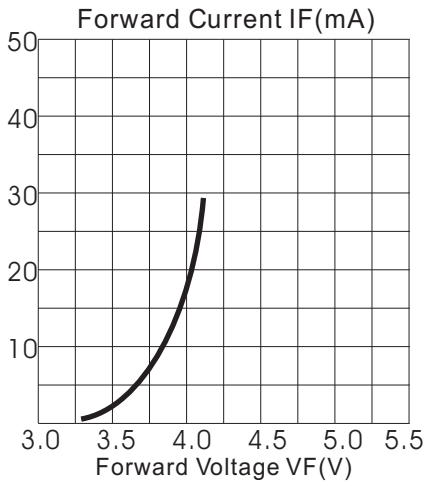

KTL0500BLDI Blue Color

Absolute Maximum Ratings at Ta = 25°C

Parameter	Symbol	Condition	Min.	Typ.	Max.	Unit
Forward Voltage	Vf	If=20mA	3.6		4.0	V
Reverse Voltage	Vr	If=20mA	5.0		5.0	V
Luminous Intensity	Iv	If=20mA		0.5		cd
Wavelength	Dλ	If=20mA		470		nm
LENS Color	Blue Diffused					

LED working lifetime 100,000 hrs