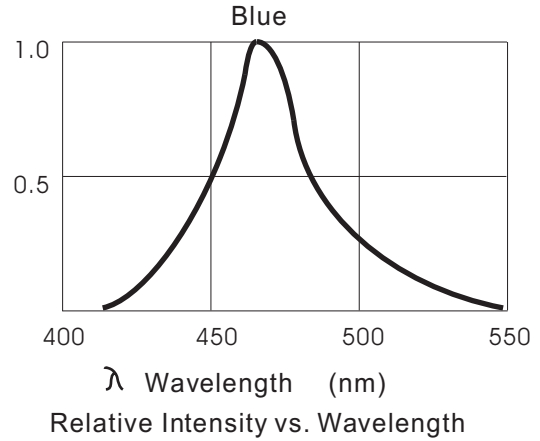

KTL0500BLDI Blue Color

Absolute Maximum Ratings at Ta = 25°C

Parameter	Symbol	Condition	Min.	Typ.	Max.	Unit
Forward Voltage	Vf	If=20mA	3.6		4.0	V
Reverse Voltage	Vr	If=20mA	5.0		5.0	V
Luminous Intensity	Iv	If=20mA		0.5		cd
Wavelength	Dλ	If=20mA		470		nm
LENS Color	Blue Diffused					

LED working lifetime 100,000 hrs