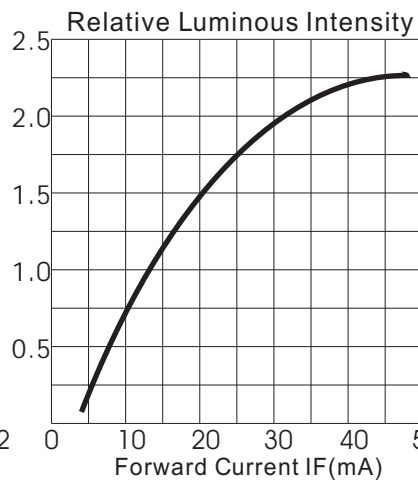

KTL0500JCI-313

Green Color

Absolute Maximum Ratings at Ta = 25°C

Parameter	Symbol	Condition	Min.	Typ.	Max.	Unit
Forward Voltage	Vf	If=20mA	1.6		2.3	V
Reverse Voltage	Vr	If=20mA	5.0		5.0	V
Luminous Intensity	Iv	If=20mA		1.5		cd
Wavelength	Dλ	If=20mA		568		nm
LENS Color	Green Water Clear					

LED working lifetime 100,000 hrs