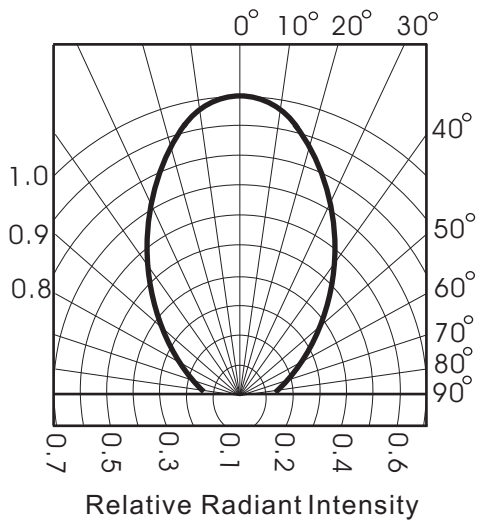

KTL0500JCI-313

Green Color

Absolute Maximum Ratings at Ta = 25°C

Parameter	Symbol	Condition	Min.	Typ.	Max.	Unit
Forward Voltage	Vf	If=20mA	1.6		2.3	V
Reverse Voltage	Vr	If=20mA	5.0		5.0	V
Luminous Intensity	Iv	If=20mA		1.5		cd
Wavelength	Dλ	If=20mA		568		nm
LENS Color	Green Water Clear					

LED working lifetime 100,000 hrs