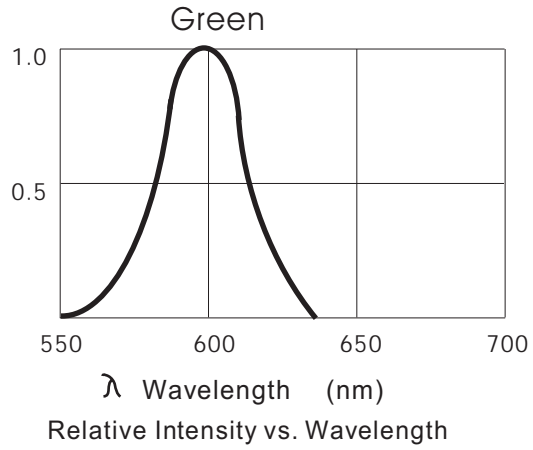

KTL0500JCI-313

Green Color

Absolute Maximum Ratings at Ta = 25°C

Parameter	Symbol	Condition	Min.	Typ.	Max.	Unit
Forward Voltage	Vf	If=20mA	1.6		2.3	V
Reverse Voltage	Vr	If=20mA	5.0		5.0	V
Luminous Intensity	Iv	If=20mA		1.5		cd
Wavelength	Dλ	If=20mA		568		nm
LENS Color	Green Water Clear					

LED working lifetime 100,000 hrs