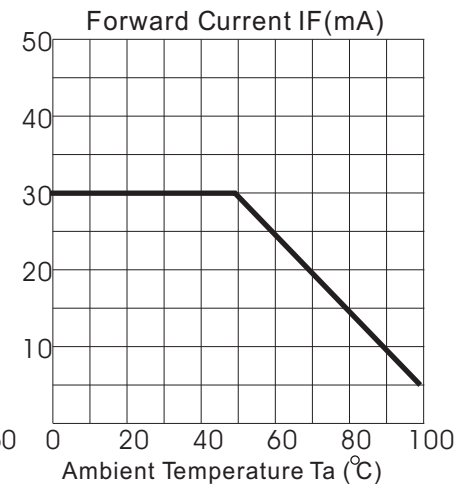

KTL0500JCI-313

Green Color

Absolute Maximum Ratings at Ta = 25°C

Parameter	Symbol	Condition	Min.	Typ.	Max.	Unit
Forward Voltage	Vf	If=20mA	1.6		2.3	V
Reverse Voltage	Vr	If=20mA	5.0		5.0	V
Luminous Intensity	Iv	If=20mA		1.5		cd
Wavelength	Dλ	If=20mA		568		nm
LENS Color	Green Water Clear					

LED working lifetime 100,000 hrs