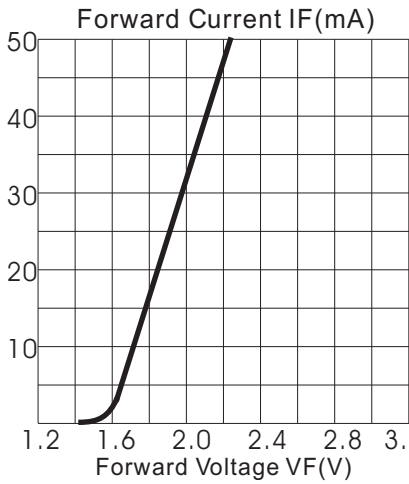

KTL0500JCI-313

Green Color

Absolute Maximum Ratings at Ta = 25°C

Parameter	Symbol	Condition	Min.	Typ.	Max.	Unit
Forward Voltage	Vf	If=20mA	1.6		2.3	V
Reverse Voltage	Vr	If=20mA	5.0		5.0	V
Luminous Intensity	Iv	If=20mA		1.5		cd
Wavelength	Dλ	If=20mA		568		nm
LENS Color	Green Water Clear					

LED working lifetime 100,000 hrs