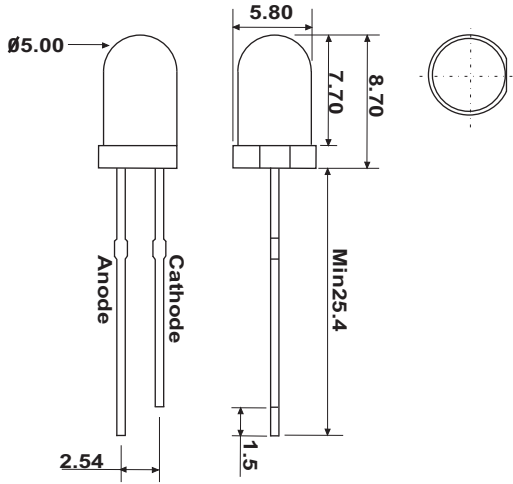

KTL0500JCI-313

Green Color

Absolute Maximum Ratings at Ta = 25°C

Parameter	Symbol	Condition	Min.	Typ.	Max.	Unit
Forward Voltage	Vf	If=20mA	1.6		2.3	V
Reverse Voltage	Vr	If=20mA	5.0		5.0	V
Luminous Intensity	Iv	If=20mA		1.5		cd
Wavelength	Dλ	If=20mA		568		nm
LENS Color	Green Water Clear					