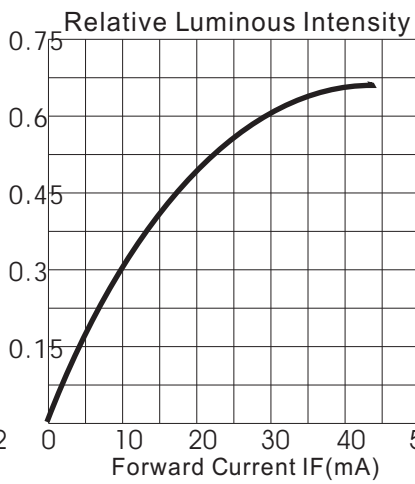

KTL0500JDI Green Color

Absolute Maximum Ratings at Ta = 25°C

Parameter	Symbol	Condition	Min.	Typ.	Max.	Unit
Forward Voltage	Vf	If=20mA	1.6		2.3	V
Reverse Voltage	Vr	If=20mA	5.0		5.0	V
Luminous Intensity	Iv	If=20mA		500		mcd
Wavelength	Dλ	If=20mA		568		nm
LENS Color	Green Diffused					

LED working lifetime 100,000 hrs