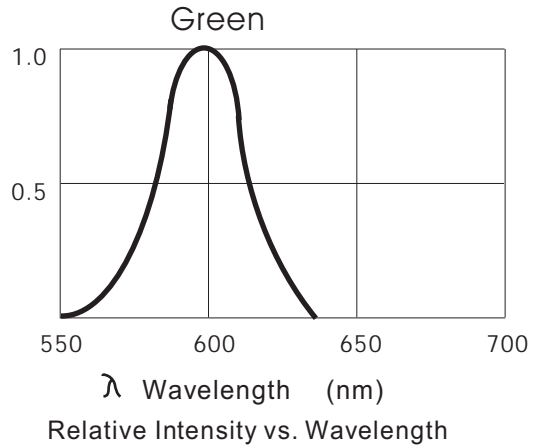

KTL0500JDI Green Color

Absolute Maximum Ratings at Ta = 25°C

Parameter	Symbol	Condition	Min.	Typ.	Max.	Unit
Forward Voltage	Vf	If=20mA	1.6		2.3	V
Reverse Voltage	Vr	If=20mA	5.0		5.0	V
Luminous Intensity	Iv	If=20mA		500		mcd
Wavelength	Dλ	If=20mA		568		nm
LENS Color	Green Diffused					

LED working lifetime 100,000 hrs