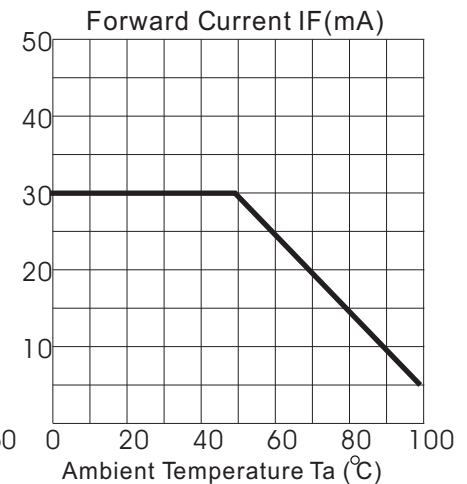

KTL0500JDI Green Color

Absolute Maximum Ratings at Ta = 25°C

Parameter	Symbol	Condition	Min.	Typ.	Max.	Unit
Forward Voltage	Vf	If=20mA	1.6		2.3	V
Reverse Voltage	Vr	If=20mA	5.0		5.0	V
Luminous Intensity	Iv	If=20mA		500		mcd
Wavelength	Dλ	If=20mA		568		nm
LENS Color	Green Diffused					

LED working lifetime 100,000 hrs