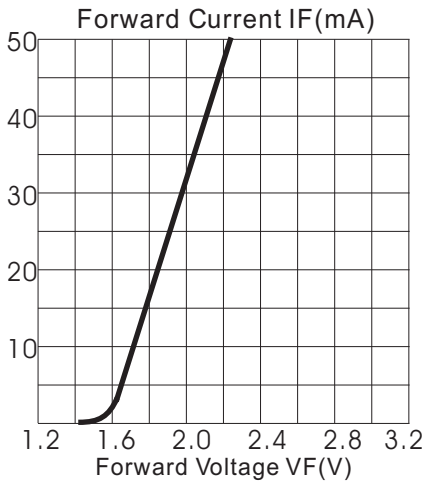

KTL0500JDI Green Color

Absolute Maximum Ratings at Ta = 25°C

Parameter	Symbol	Condition	Min.	Typ.	Max.	Unit
Forward Voltage	Vf	If=20mA	1.6		2.3	V
Reverse Voltage	Vr	If=20mA	5.0		5.0	V
Luminous Intensity	Iv	If=20mA		500		mcd
Wavelength	Dλ	If=20mA		568		nm
LENS Color	Green Diffused					

LED working lifetime 100,000 hrs