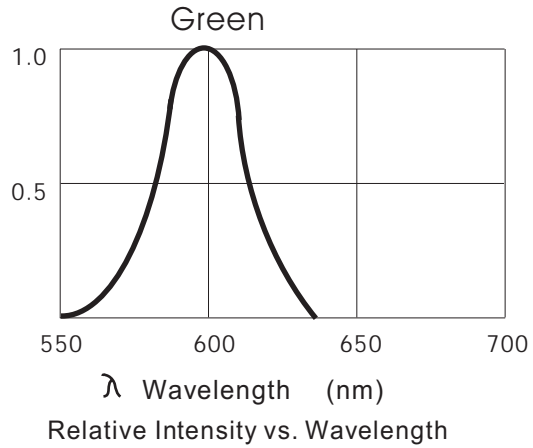

KTL0500KDI Green Color

Absolute Maximum Ratings at Ta = 25°C

Parameter	Symbol	Condition	Min.	Typ.	Max.	Unit
Forward Voltage	Vf	If=20mA	1.6		2.3	V
Reverse Voltage	Vr	If=20mA	5.0		5.0	V
Luminous Intensity	Iv	If=20mA		12		mcd
Wavelength	Dλ	If=20mA		589		nm
LENS Color	Green Diffused					

LED working lifetime 100,000 hrs