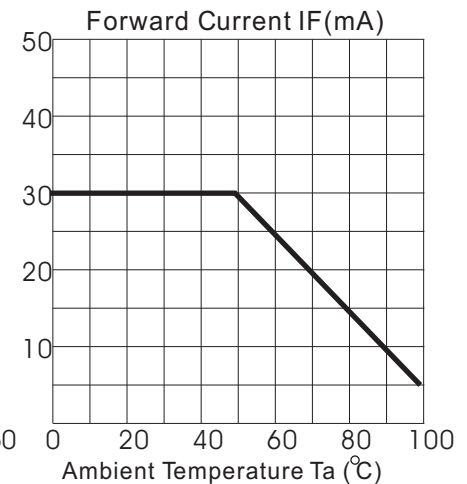

KTL0500KDI Green Color

Absolute Maximum Ratings at Ta = 25°C

Parameter	Symbol	Condition	Min.	Typ.	Max.	Unit
Forward Voltage	Vf	If=20mA	1.6		2.3	V
Reverse Voltage	Vr	If=20mA	5.0		5.0	V
Luminous Intensity	Iv	If=20mA		12		mcd
Wavelength	Dλ	If=20mA		589		nm
LENS Color	Green Diffused					

LED working lifetime 100,000 hrs