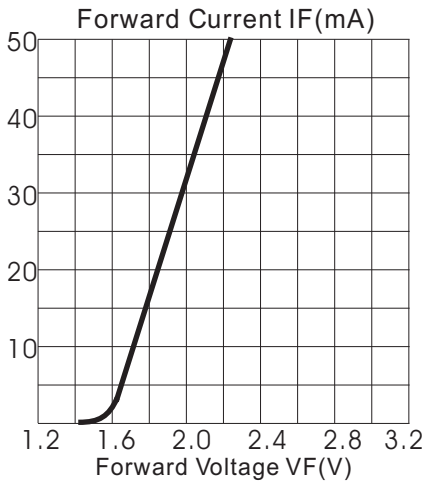

KTL0500KDI Green Color

Absolute Maximum Ratings at Ta = 25°C

Parameter	Symbol	Condition	Min.	Typ.	Max.	Unit
Forward Voltage	Vf	If=20mA	1.6		2.3	V
Reverse Voltage	Vr	If=20mA	5.0		5.0	V
Luminous Intensity	Iv	If=20mA		12		mcd
Wavelength	Dλ	If=20mA		589		nm
LENS Color	Green Diffused					

LED working lifetime 100,000 hrs