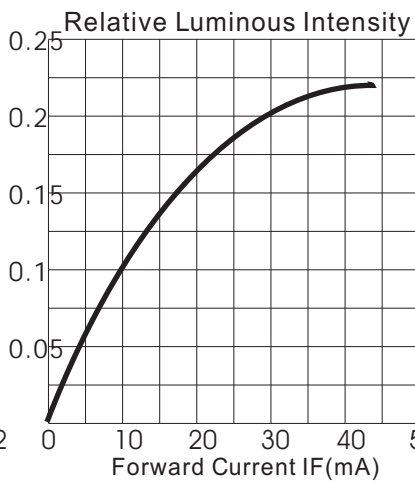

KTL0500KDI Green Color

Absolute Maximum Ratings at Ta = 25°C

Parameter	Symbol	Condition	Min.	Typ.	Max.	Unit
Forward Voltage	Vf	If=20mA	1.6		2.3	V
Reverse Voltage	Vr	If=20mA	5.0		5.0	V
Luminous Intensity	Iv	If=20mA		12		mcd
Wavelength	Dλ	If=20mA		589		nm
LENS Color	Green Diffused					

LED working lifetime 100,000 hrs