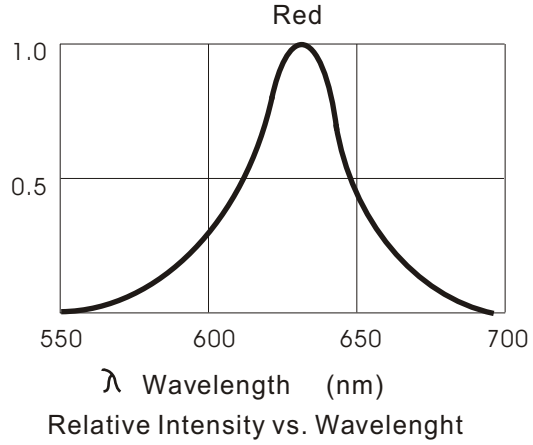

KTL057ADI-U

Absolute Maximum Ratings at Ta = 25°C

Parameter	Symbol	Condition	Min.	Typ.	Max.	Unit
Forward Voltage	Vf	If=20mA	2.15		2.35	V
Reverse Voltage	Vr	If=20mA	5.0		5.0	V
Luminous Intensity	Iv	If=2mA		2.5		cd
		If=20mA		5.8		
Wavelength	Dλ	If=20mA		632		nm
LENS Color	Red Diffused		Viewing Angle 20°-25°			

LED working lifetime 100,000 hrs