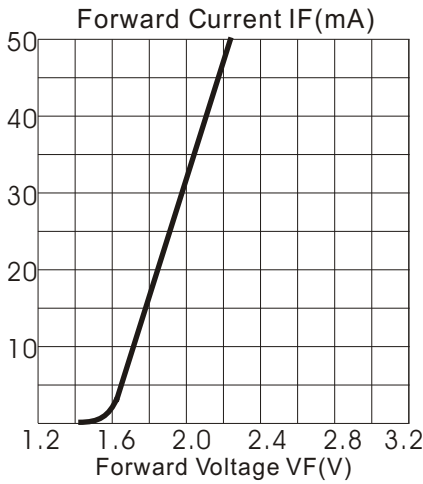

KTL057ADI-U

Absolute Maximum Ratings at Ta = 25°C

Parameter	Symbol	Condition	Min.	Typ.	Max.	Unit
Forward Voltage	Vf	If=20mA	2.15		2.35	V
Reverse Voltage	Vr	If=20mA	5.0		5.0	V
Luminous Intensity	Iv	If=2mA		2.5		cd
		If=20mA		5.8		
Wavelength	Dλ	If=20mA		632		nm
LENS Color	Red Diffused		Viewing Angle 20°-25°			

LED working lifetime 100,000 hrs