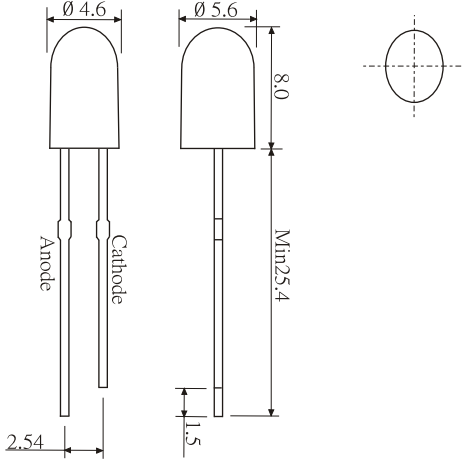

KTL057ADI-U

Absolute Maximum Ratings at Ta = 25°C

Parameter	Symbol	Condition	Min.	Typ.	Max.	Unit
Forward Voltage	Vf	If=20mA	2.15		2.35	V
Reverse Voltage	Vr	If=20mA	5.0		5.0	V
Luminous Intensity	Iv	If=2mA		2.5		cd
		If=20mA		5.8		
Wavelength	Dλ	If=20mA		632		nm
LENS Color	Red Diffused		Viewing Angle 20°-25°			