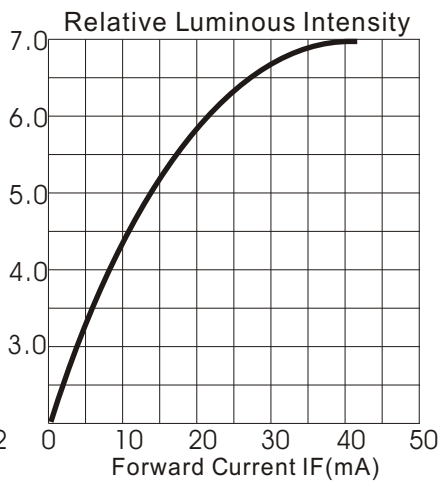

KTL057ADI-U

Absolute Maximum Ratings at Ta = 25°C

Parameter	Symbol	Condition	Min.	Typ.	Max.	Unit
Forward Voltage	Vf	If=20mA	2.15		2.35	V
Reverse Voltage	Vr	If=20mA	5.0		5.0	V
Luminous Intensity	Iv	If=2mA		2.5		cd
		If=20mA		5.8		
Wavelength	Dλ	If=20mA		632		nm
LENS Color	Red Diffused		Viewing Angle 20°-25°			

LED working lifetime 100,000 hrs