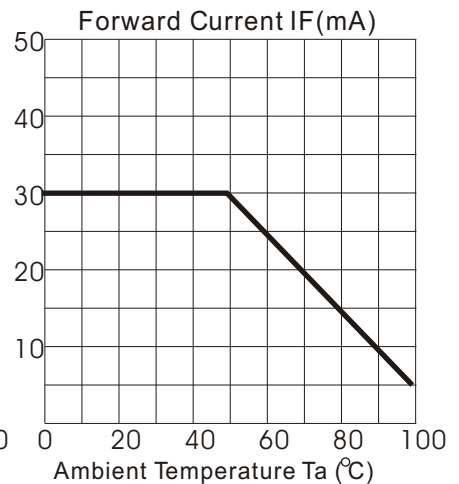

KTL057ADI-U

Absolute Maximum Ratings at Ta = 25°C

Parameter	Symbol	Condition	Min.	Typ.	Max.	Unit
Forward Voltage	Vf	If=20mA	2.15		2.35	V
Reverse Voltage	Vr	If=20mA	5.0		5.0	V
Luminous Intensity	Iv	If=2mA		2.5		cd
		If=20mA		5.8		
Wavelength	Dλ	If=20mA		632		nm
LENS Color	Red Diffused		Viewing Angle 20°-25°			

LED working lifetime 100,000 hrs